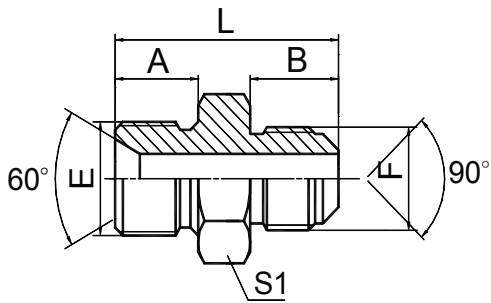

# 过渡接头 ADAPTER

## 1BP

英管外螺纹60°内锥/美制SAE外螺纹90°外锥  
 BSP MALE 60° SEAT/SAE MALE 90° CONE

代号 PART NO.	螺纹 THREAD		尺寸 DIMENSIONS					
	E	F			A	B	L	S1
1BP-04	G1/4"X19	7/16 "x20			12	12.7	31	19
1BP-04-06	G1/4"X19	5/8"x18			12	15.7	34	19
1BP-06	G3/8"X19	5/8"x18			13.5	15.7	37	22
1BP-06-10	G3/8"X19	7/8"x14			13.5	22.4	44	24
1BP-08	G1/2"X14	3/4"x16			16	19	45	27
1BP-10	G5/8"X14	7/8"x14			17.5	22.4	50	30