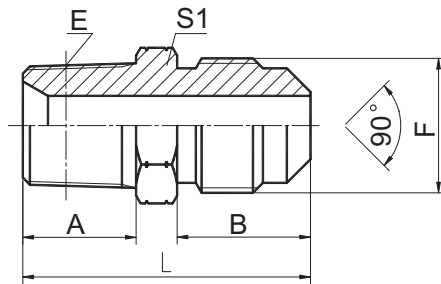

过渡接头 ADAPTER

1NP

布锥管外螺纹 / SAE 外螺纹 90° 外锥
 NPT MALE / SAE MALE 90° CONE

代号 PART NO.	螺纹 THREAD		尺寸 DIMENSIONS						
	E	F			A	B	L	S1	
1NP-04	Z1/4"X18	7/16"X20			15	12.7	33.7	17	
1NP-04-05	Z1/4"X18	1/2"X20			15	14.2	35.2	17	
1NP-04-06	Z1/4"X18	5/8"X18			15	15.7	36.7	17	
1NP-06-04	Z3/8"X18	7/16"X20			16	12.7	34.7	19	
1NP-06	Z3/8"X18	5/8"X18			16	15.7	37.5	19	
1NP-06-08	Z3/8"X18	3/4"X16			16	19	43	22	
1NP-08-06	Z1/2"X14	5/8"X18			19.5	15.7	43.5	24	
1NP-08	Z1/2"X14	3/4"X16			19.5	19	46.5	24	
1NP-08-10	Z1/2"X14	7/8"X14			19.5	22.4	50	24	
1NP-12	Z3/4"X14	1.1/16"X14			19.5	25.4	55	30	